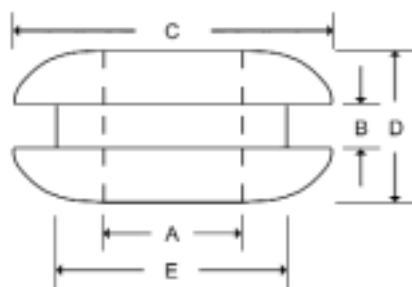

VINYL GROMMETS

GV

Vinyl Grommets are inexpensive, flexible, and oil resistant. They have a high dielectric strength and outstanding aging qualities. The standard color is black.