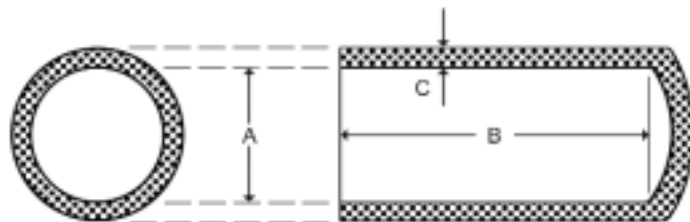

ROUND VINYL CAPS

**VINYL
CAPS**

Round Vinyl Caps are used for a variety of applications including color coding, dust barriers, insulators, thread protectors, paint masking, and cosmetic decoration. They are resistant to weather, moisture, oxidation and petroleum products. In addition, they will not shred, crack, or split in normal applications.

| Catalog Number | Dimensions | | | | | | Standard Color |
|----------------|------------|------|--------|-------|--------|------|----------------|
| | A | | B | | C | | |
| | inches | mm | inches | mm | inches | mm | |
| 3544 | 0.137 | 3.48 | 0.500 | 12.70 | 0.033 | 0.84 | Black |
| 3545 | 0.187 | 4.75 | 0.500 | 12.70 | 0.038 | 0.97 | White |
| 3546 | 0.250 | 6.35 | 0.625 | 15.88 | 0.043 | 1.09 | Red |
| 3547 | 0.313 | 7.95 | 0.625 | 15.88 | 0.043 | 1.09 | Blue |
| 3548 | 0.375 | 9.53 | 0.750 | 19.05 | 0.043 | 1.09 | Yellow |